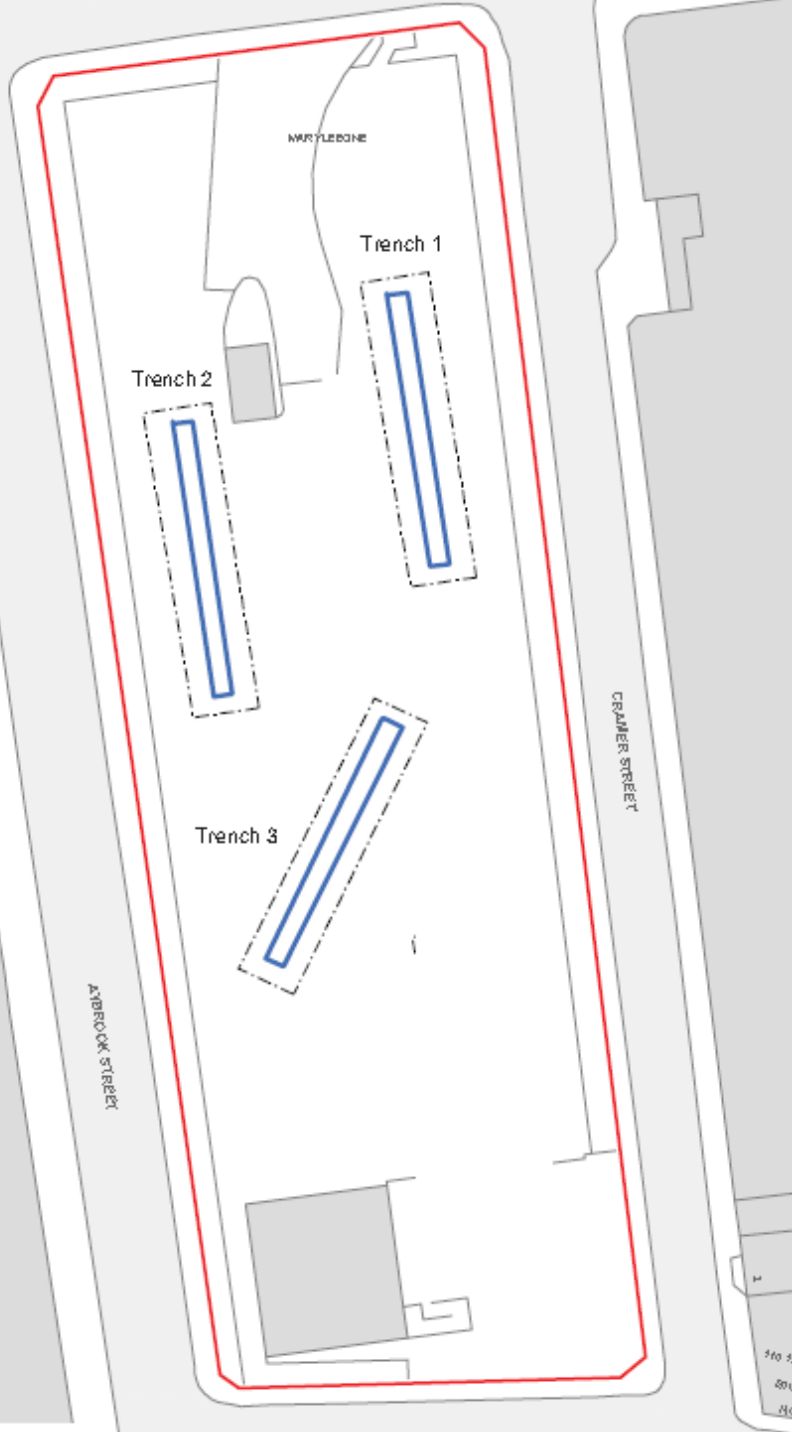

Archaeology at Moxon Street car park

By Claire Cogar

MOLA

Copyright of presentation and all photographs-Museum of London Archaeology

Rocque's map of 1746

Horwood's map of 1799

20th century ground consolidation

19th century demolition layer

18th century brick foundation

Natural geology - gravel